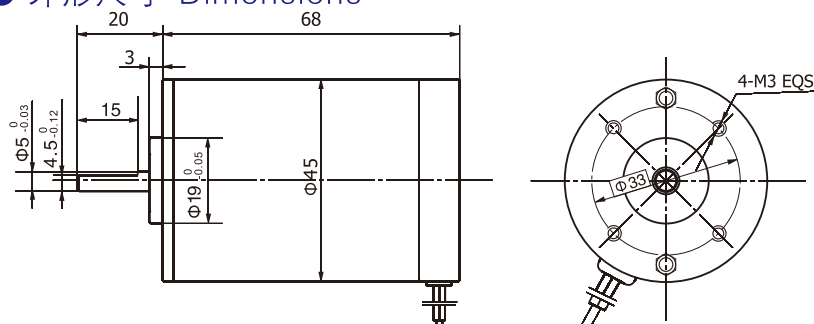

45ZYN68稀土永磁直流电动机 45ZY68 Rare Earth Magnet DC Motor

● 产品特点和用途 Description of The Product

直径45mm的稀土永磁直流电动机，密封结构，适合于各种要求低噪音的使用场合。
45MM OD rare earth PMDC motor, totally enclosed, used in occasions which require motors with low noise.

● 外形尺寸 Dimensions

● 电动机主要技术参数 Motor Technical Data

电机型号 TYPE	额定电压 Rated voltage VDC	空载转速 No-load speed r/min	空载电流 No-load current A	额定转速 Rated speed r/min	额定转矩 Rated torque mN.m	输出功率 Output power W	额定电流 Rated current A	堵转转矩 Stall torque mN.m	堵转电流 Stall current A
45ZYN68-2420	24	2000	0.18	1600	42	7	0.5	220	2.0
45ZYN68-2430	24	3000	0.25	2400	65	16	1.2	300	4.4
45ZYN68-2440	24	4000	0.30	3200	90	30	2.0	375	6.8

45ZYN75稀土永磁直流电动机 45ZY75 Rare Earth Magnet DC Motor

● 产品特点和用途 Description of The Product

直径45mm的稀土永磁直流电动机，密封结构，适合于各种要求低噪音的使用场合。
45MM OD rare earth PMDC motor, totally enclosed, used in occasions which require motors with low noise.

● 外形尺寸 Dimensions

● 电动机主要技术参数 Motor Technical Data

电机型号 TYPE	额定电压 Rated voltage VDC	空载转速 No-load speed r/min	空载电流 No-load current A	额定转速 Rated speed r/min	额定转矩 Rated torque mN.m	输出功率 Output power W	额定电流 Rated current A	堵转转矩 Stall torque mN.m	堵转电流 Stall current A
45ZYN78-2420	24	2000	0.25	1600	80	13	0.8	310	3.0
45ZYN78-2425	24	2500	0.30	2000	130	25	1.7	570	6.6
45ZYN78-2430	24	3000	0.30	2400	150	30	2.5	720	7.5