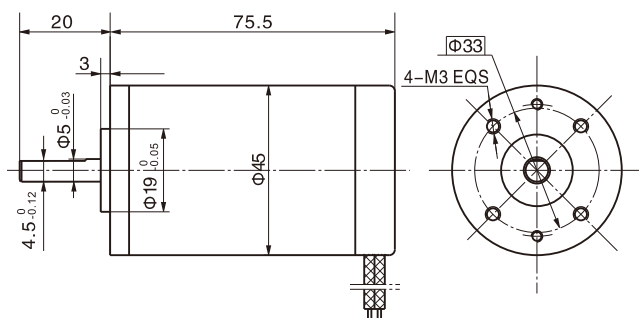

45ZYN68稀土永磁直流电动机 45ZY68 Rare Earth Magnet DC Motor

● 产品特点和用途 Description of The Product

直径45mm的稀土永磁直流电动机，密封结构，适合于各种要求低噪音的使用场合。
45MM OD rare earth PMDC motor, totally enclosed, used in occasions which require motors with low noise.

● 外形尺寸 Dimensions

● 电动机主要技术参数 Motor Technical Data

电机型号 TYPE	额定电压 Rated voltage VDC	空载转速 No-load speed r/min	空载电流 No-load current A	额定转速 Rated speed r/min	额定转矩 Rated torque mN.m	输出功率 Output power W	额定电流 Rated current A	堵转转矩 Stall torque mN.m	堵转电流 Stall current A
45ZYN68-2420	24	2000	0.18	1600	42	7	0.5	220	2.0
45ZYN68-2430	24	3000	0.25	2400	65	16	1.2	300	4.4
45ZYN68-2440	24	4000	0.30	3200	90	30	2.0	375	6.8

45ZYN75稀土永磁直流电动机 45ZY75 Rare Earth Magnet DC Motor

● 产品特点和用途 Description of The Product

直径45mm的稀土永磁直流电动机，密封结构，适合于各种要求低噪音的使用场合。
45MM OD rare earth PMDC motor, totally enclosed, used in occasions which require motors with low noise.

● 外形尺寸 Dimensions

● 电动机主要技术参数 Motor Technical Data

电机型号 TYPE	额定电压 Rated voltage VDC	空载转速 No-load speed r/min	空载电流 No-load current A	额定转速 Rated speed r/min	额定转矩 Rated torque mN.m	输出功率 Output power W	额定电流 Rated current A	堵转转矩 Stall torque mN.m	堵转电流 Stall current A
45ZYN78-2420	24	2000	0.25	1600	80	13	0.8	310	3.0
45ZYN78-2425	24	2500	0.30	2000	130	25	1.7	570	6.6
45ZYN78-2430	24	3000	0.30	2400	150	30	2.5	720	7.5